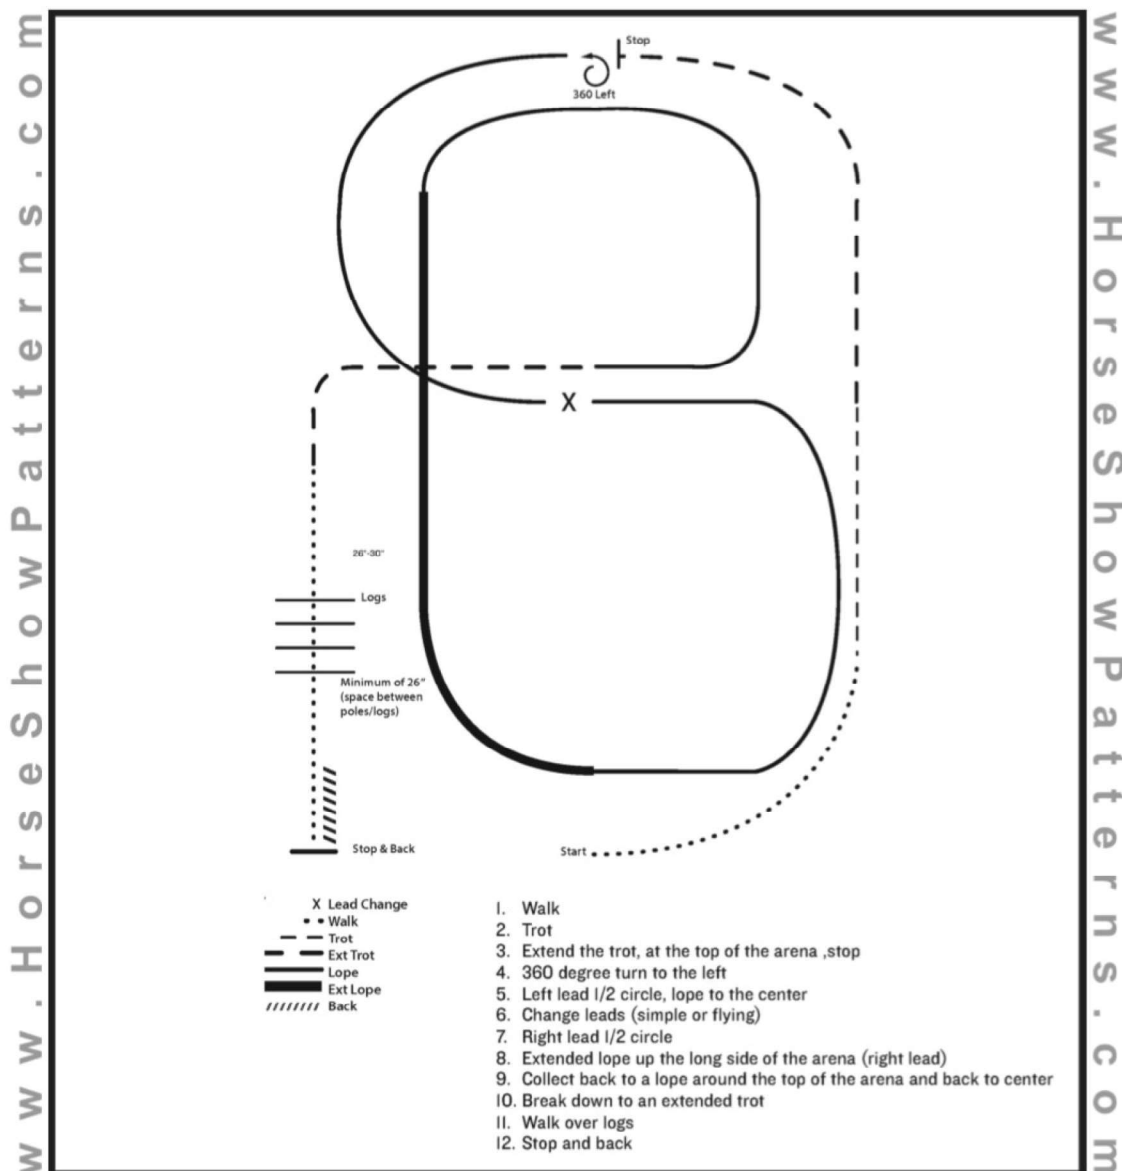

## Ranch Riding 1

Show Date: June 14-16, 2019

[RR/AQHA-1]

Pattern Provided by:

*Pam Whitfield*

©2019 HorseShowPatterns.com. All Rights Reserved.